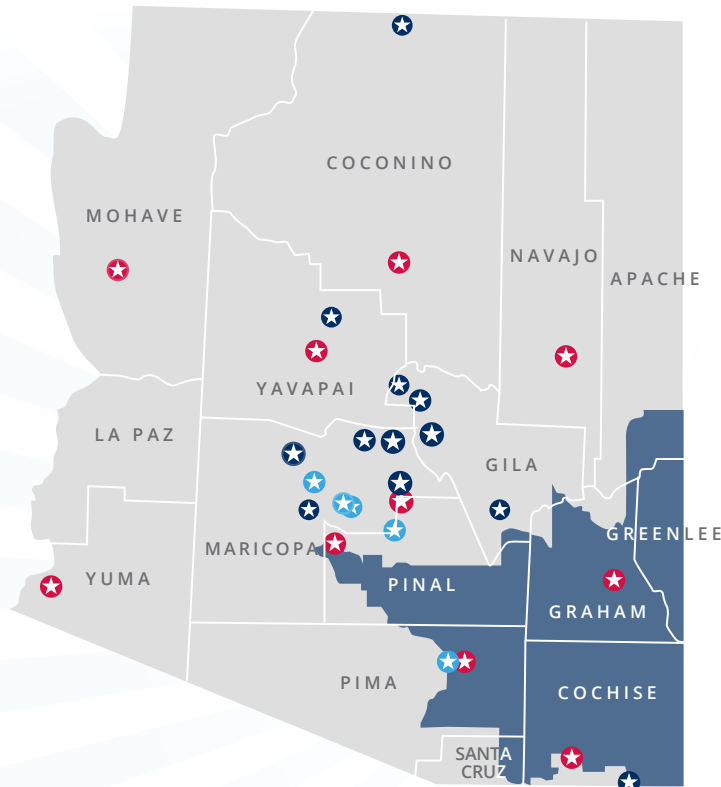

For more information about SBDC services please contact the AZSBDC Network www.arizonasbdc.com

Funded in part through a Cooperative Agreement with the U.S. Small Business Administration. ©America's SBDC Arizona is an innovative partnership that includes 10 community college districts across Arizona and the U.S. Small Business Administration. The AZSBDC has 10 SBDC Centers, additional satellite locations and five Arizona APEX Accelerators. AZAPEX Accelerator is a specialty partner program of the AZSBDC Network and is funded in part through a cooperative agreement with the Defense Logistics Agency.