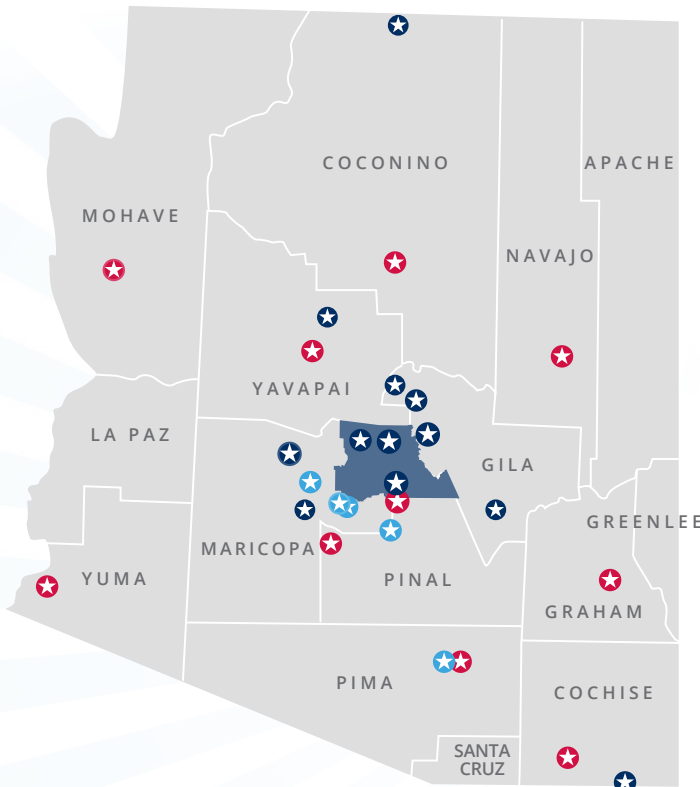

ARIZONA SMALL BUSINESS DEVELOPMENT CENTERS

Creating Jobs, Innovation & New Business for Arizona's Continued Economic Growth

Arizona SBDC Statewide Outcomes

Our Small Business Development Centers in Arizona are here to fuel innovation and job growth by providing reliable and affordable support tailored to the needs of small enterprises across the state.

1st
CONGRESSIONAL
DISTRICT

Congressmember
DAVID SCHWEIKERT

- Congressional District 1
- ★ AZSBDC Colleges
- ★ AZSBDC Satellites
- ★ Arizona APEX Accelerator

For more information about SBDC services please contact the AZSBDC Network www.arizonasbdc.com