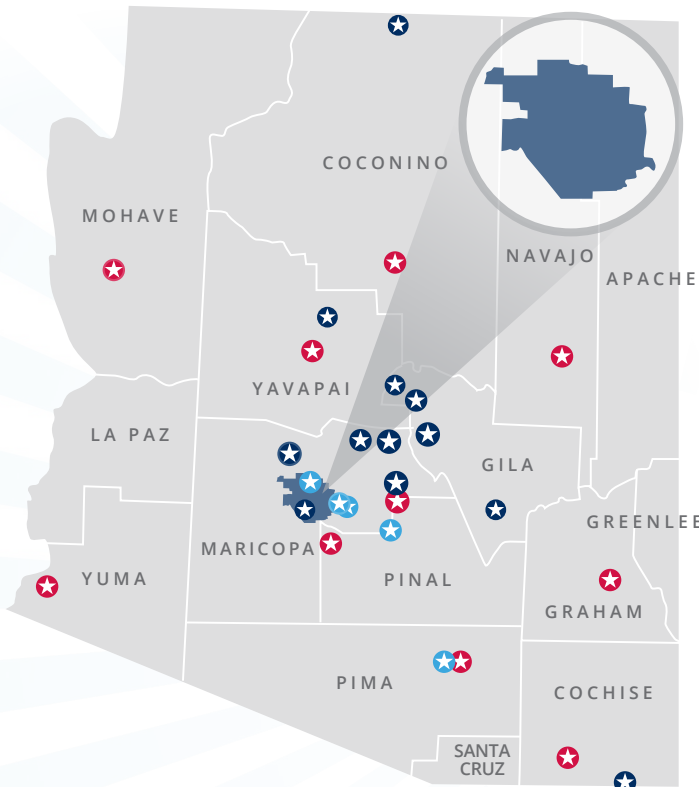

- Congressional District 3
- ★ AZSBDC Colleges
- ★ AZSBDC Satellites
- ★ Arizona APEX Accelerator

For more information about SBDC services please contact the AZSBDC Network www.arizonasbdc.com

Funded in part through a Cooperative Agreement with the U.S. Small Business Administration. ©America's SBDC Arizona is an innovative partnership that includes 10 community college districts across Arizona and the U.S. Small Business Administration. The AZSBDC has 10 SBDC Centers, additional satellite locations and five Arizona APEX Accelerators. AZAPEX Accelerator is a specialty partner program of the AZSBDC Network and is funded in part through a cooperative agreement with the Defense Logistics Agency.