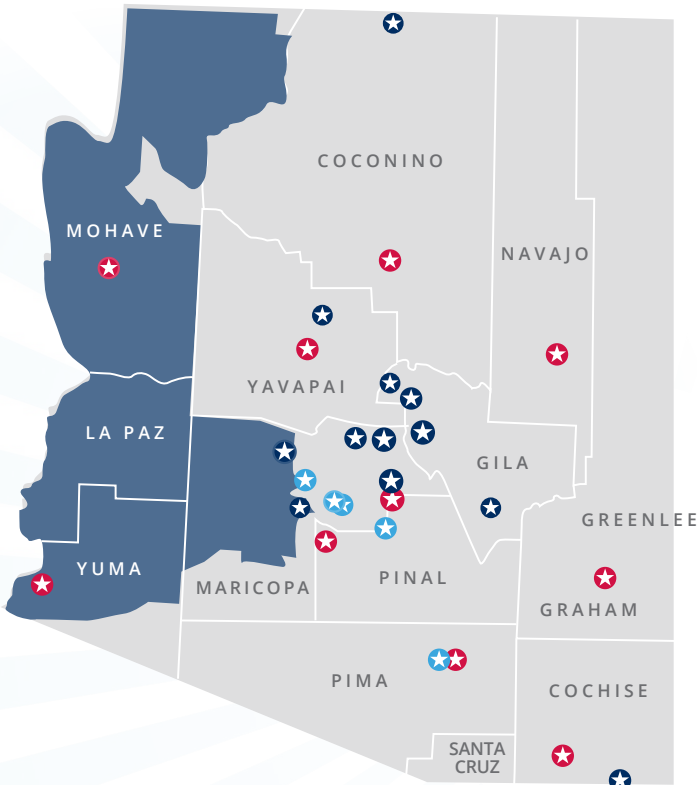

For more information about SBDC services please contact the AZSBDC Network www.arizonasbdc.com

Funded in part through a Cooperative Agreement with the U.S. Small Business Administration. ©America's SBDC Arizona is an innovative partnership that includes 10 community college districts across Arizona and the U.S. Small Business Administration. The AZSBDC has 10 SBDC Centers, additional satellite locations and five Arizona APEX Accelerators. AZAPEX Accelerator is a specialty partner program of the AZSBDC Network and is funded in part through a cooperative agreement with the Defense Logistics Agency.