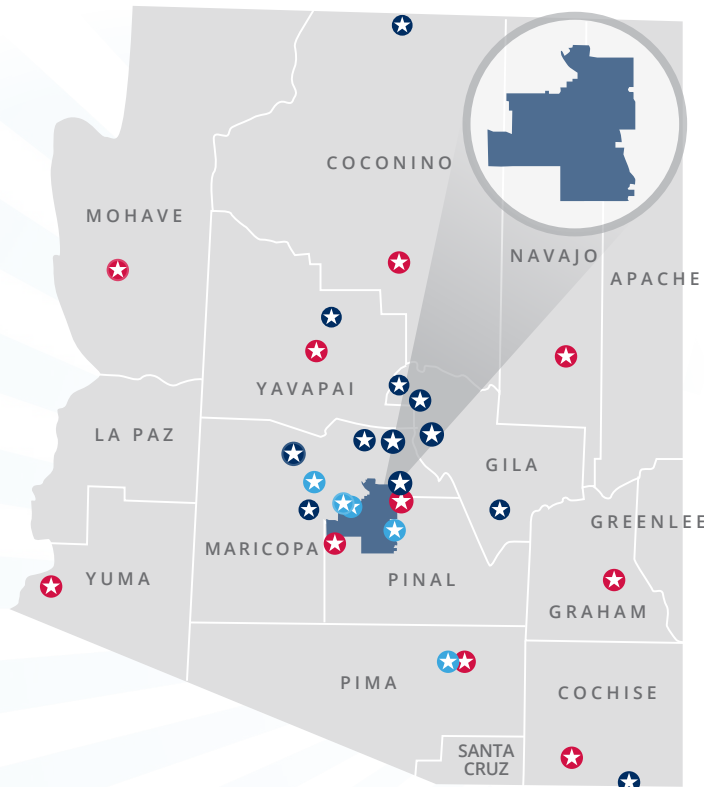

For more information about SBDC services please contact the AZSBDC Network www.arizonasbdc.com

Funded in part through a Cooperative Agreement with the U.S. Small Business Administration. ©America's SBDC Arizona is an innovative partnership that includes 10 community college districts across Arizona and the U.S. Small Business Administration. The AZSBDC has 10 SBDC Centers, additional satellite locations and five Arizona APEX Accelerators. AZAPEX Accelerator is a specialty partner program of the AZSBDC Network and is funded in part through a cooperative agreement with the Defense Logistics Agency.