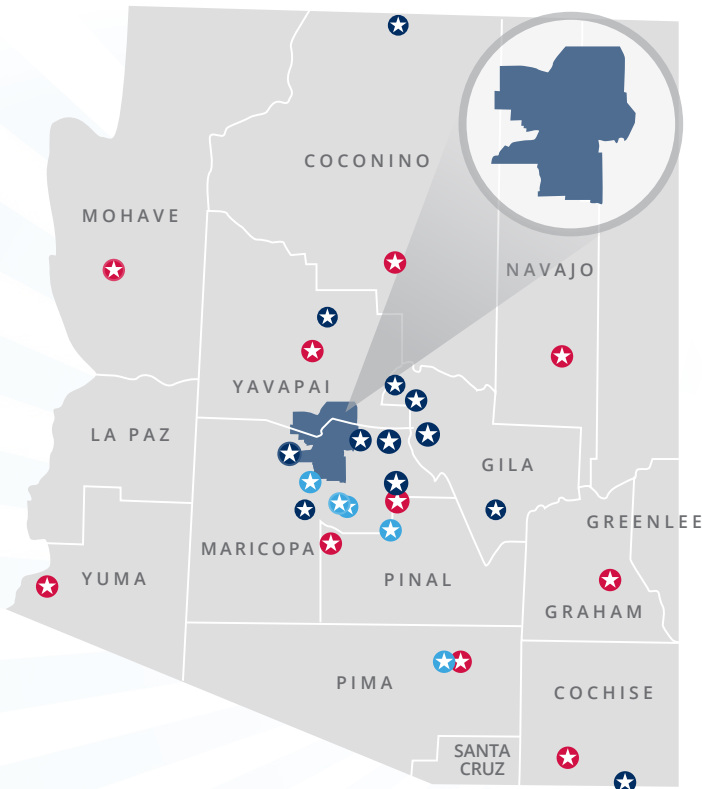

For more information about SBDC services please contact the AZSBDC Network www.arizonasbdc.com

Federal FY 2023-2024

Arizona SBDCs Statewide Outcomes

Clients Served 4,970	New Capital Created $138M	New Business Created 501

Data for Congressional District 8

New Capital Secured	New Business Secured	New Jobs Created	Clients Served
$3.7M	11	77	217

Client Demographics District 8

Women	Black or African American	Asian or Pacific Islander
109	50	21
Native American	Hispanic or Latinix	Veteran
8	31	32

Funded in part through a Cooperative Agreement with the U.S. Small Business Administration. ©America's SBDC Arizona is an innovative partnership that includes 10 community college districts across Arizona and the U.S. Small Business Administration. The AZSBDC has 10 SBDC Centers, additional satellite locations and five Arizona APEX Accelerators. AZAPEX Accelerator is a specialty partner program of the AZSBDC Network and is funded in part through a cooperative agreement with the Defense Logistics Agency.