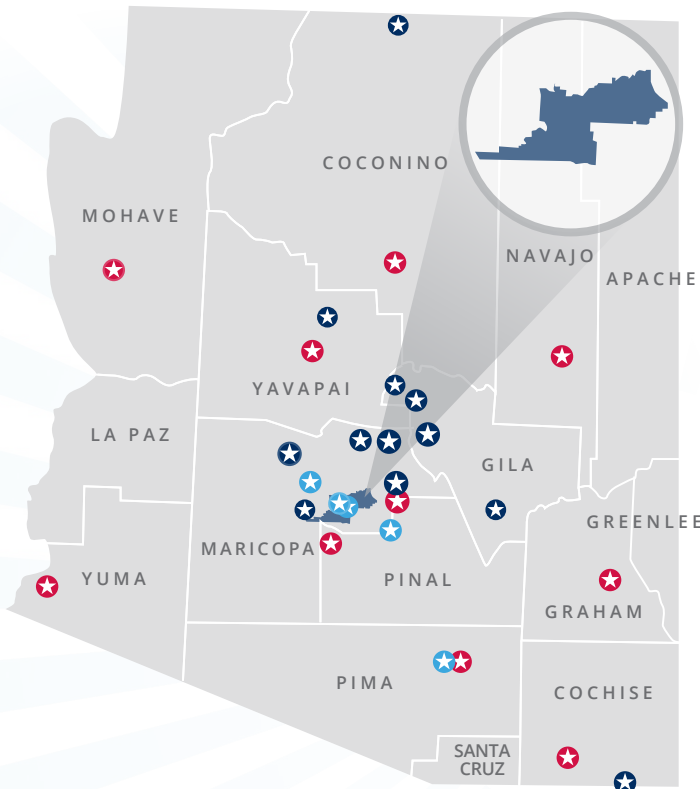

For more information about SBDC services please contact the AZSBDC Network www.arizonasbdc.com

Federal FY 2023-2024

Arizona SBDCs Statewide Outcomes

Clients Served 4,970	New Capital Created $138M	New Business Created 501

Data for Congressional District 4

New Capital Secured	New Business Secured	New Jobs Created	Clients Served
$14.1M	21	87	407

Client Demographics District 4

Women	Black or African American	Asian or Pacific Islander
199	103	47
Native American	Hispanic or Latinix	Veteran
27	77	37

Funded in part through a Cooperative Agreement with the U.S. Small Business Administration. ©America's SBDC Arizona is an innovative partnership that includes 10 community college districts across Arizona and the U.S. Small Business Administration. The AZSBDC has 10 SBDC Centers, additional satellite locations and five Arizona APEX Accelerators. AZAPEX Accelerator is a specialty partner program of the AZSBDC Network and is funded in part through a cooperative agreement with the Defense Logistics Agency.