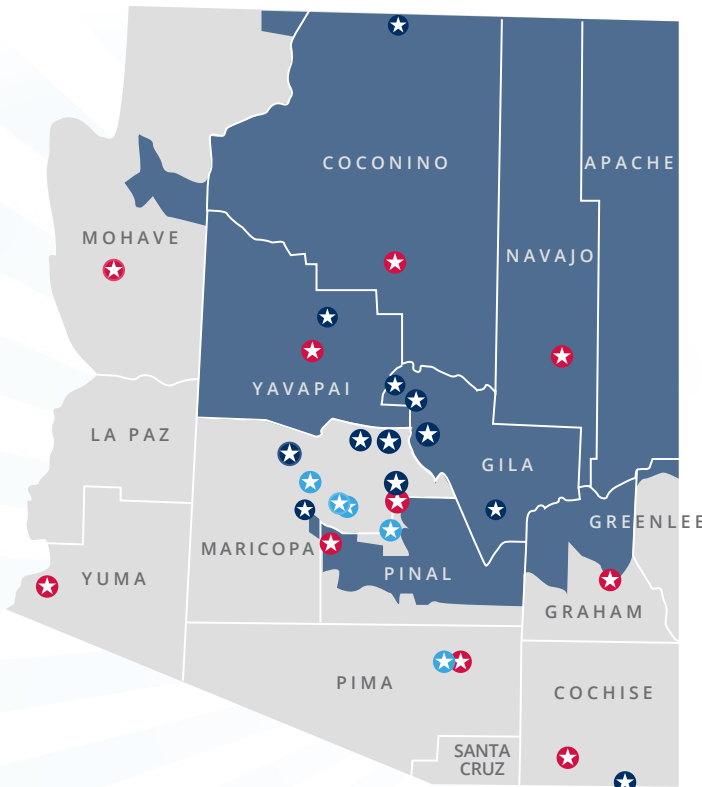

For more information about SBDC services please contact the AZSBDC Network www.arizonasbdc.com

Funded in part through a Cooperative Agreement with the U.S. Small Business Administration. ©America's SBDC Arizona is an innovative partnership that includes 10 community college districts across Arizona and the U.S. Small Business Administration. The AZSBDC has 10 SBDC Centers, additional satellite locations and five Arizona APEX Accelerators. AZAPEX Accelerator is a specialty partner program of the AZSBDC Network and is funded in part through a cooperative agreement with the Defense Logistics Agency.